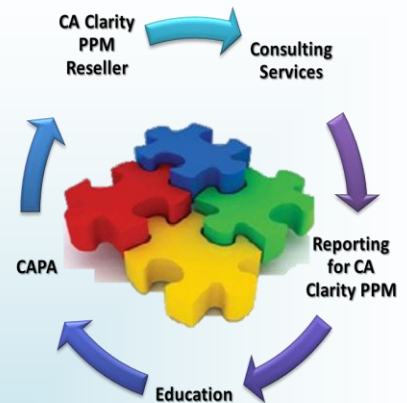

About A&I Solutions

- Founded in 1999
- Strategic North American Services Partner for CA
- Extensive expertise and experience successfully integrating project and program information with the functionality of the Clarity PPM toolset.
- Expertise in developing the foundational support processes and metrics necessary to continue to provide visibility into the critical information necessary to effectively manage your portfolio of investments
- AIS provides the capability to deliver system integration projects in days by using a “configuration, not coding” approach to solve entire life cycle of integrations.

Bringing Together the Pieces of Your Clarity Solutions

Our Team will work in collaboration with you to assess current state functionality and customizations of the existing state application. In partnership with you, we will facilitate the definition of the approach necessary to reach your organizations desired state of maturity fully leveraging your investment in the Clarity PPM tool.

Leveraging our experience and best in class standards, we will work with your teams to define metrics meaningful to your reporting and analysis efforts. These key metrics are a component of your optimized reporting and data intelligence. We can combine and implement a number of viewing options into this information (portlets, reports, dashboards) tailored to best meet the needs of various stakeholders.