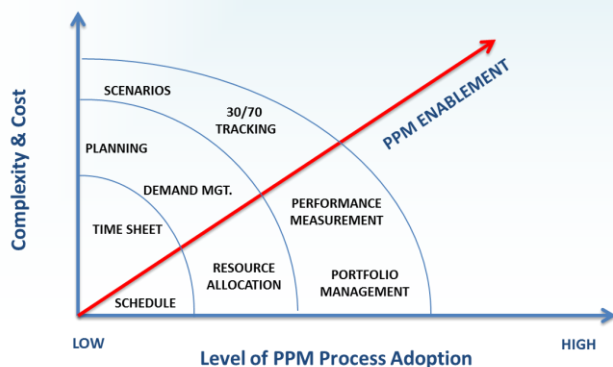

This work is foundational to successful integration of your existing program information with the functionality of Clarity and helps to identify any processes which may be impacted through this implementation. During this process, we will identify core functionality associated with your program management goals and associated data ready for import. We will also identify functionality that may be hindered by missing data elements and work with you to define an approach for migration, data collection, and ongoing process support to maintain your program functionality post upgrade implementation.

Leveraging our experience and best in class standards, we will work with your teams to define metrics meaningful to your reporting and analysis efforts. These key metrics are a component of your optimized reporting and data intelligence. We can combine and implement a number of viewing options into this information (portlets, reports, dashboards) tailored to best meet the needs of various stakeholders.

A&I Solutions will leverage your existing methodologies, wherever possible, to provide the project leadership, functional and technical expertise for the successful implementation of Clarity.